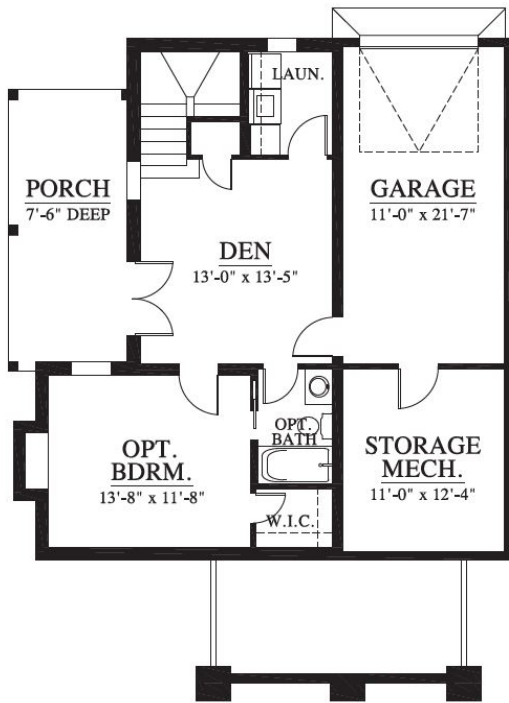

## The Cowee Creek

2 Bedrooms

2.5 Bathrooms

1,746  
Heated  
Square Feet

Available