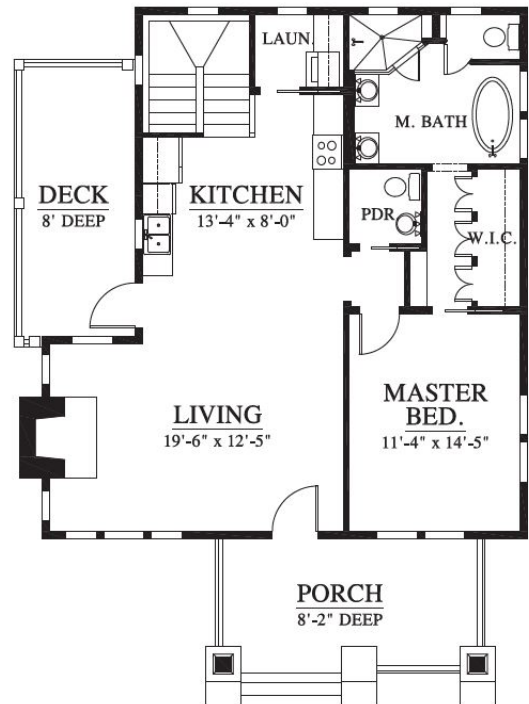

## The Cowee Creek

2 Bedrooms

2.5 Bathrooms

1,746  
Heated  
Square Feet

Available