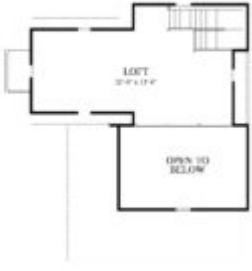

- 2 beds
- 2 baths
- Home, Homesite
- For sale
- Open
- 2251 sq ft

Call us now

Phone: 828-421-1843

Email: contactus@sanctuaryvillage.com

Address: 49 Village Circle East, Franklin, NC 28734

Floor Plans

Floorplan of the Pigeon River home on Homesite 14 in Sanctuary Village